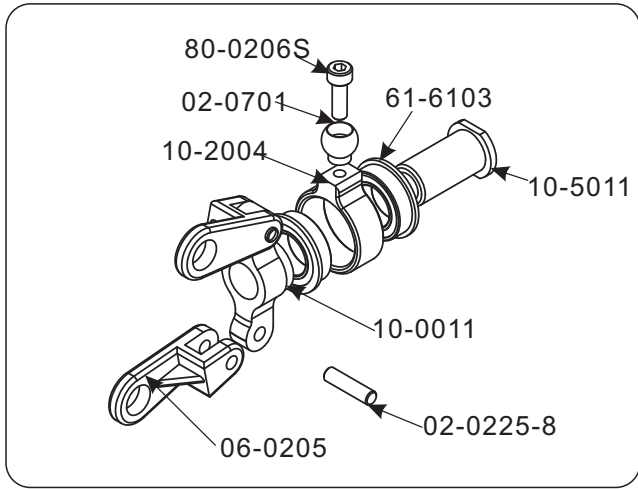

Parts List

Warp 360

Version 2.03/2012

←10-8001

Part No.	Part Description	Qty,
02-0709	Ball links	10 pcs/bag
06-0105	Fbl Brass Bushing	2 pcs/bag
10-0001	Main Grip-Centre	2 pcs/bag
10-0004	Swashdriver	1 pcs/bag
10-0005	Rotor Hub	1 pcs/bag
10-0024	Mast Collar	1 pcs/bag
10-1000	Maingrip Plate	2 pcs/bag
10-4000	Main Shaft	1 pcs/bag
10-5003	Ring 3x5x1.5	2 pcs/bag
10-5014	Spacer Autorotation	2 pcs/bag
10-8000	Main Grip Assembly	1 set/bag
10-8001	Fbl Link Assembly	1 set/bag
60-6124	Ball Bearings 6x12x4	2 pcs/bag
61-3062	Flanged Bearings 3x6x2	4 set/bag
63-6125	Thrust Bearings 6x12x5	2 pcs/bag
79-2506	Button Head Bolts M2.5x6	10 pcs/bag
80-0206S	Cap Head Bolts 2x6	10 pcs/bag
80-0306	Cap Head Bolts M3x6	10 pcs/bag
80-0316	Cap Head Bolts M3x16	10 pcs/bag
80-0318S	Cap Head Bolts M3x18 Shanked	10 pcs/bag
80-2512	Cap Head Bolts M2.5x12	10 pcs/bag
81-0316	Set Screws M3x16	10 pcs/bag
82-3201	Washer 3.2x10.1.2	10 pcs/bag
82-3502	Washer 3.2x5.2x0.2	10 pcs/bag
82--621003	Washer 6.2x10x0.3	10 pcs/bag
90-0302	Hex Nut 3x2.5	10 pcs/bag
91-0003	Nylon Lock Nuts M3	10 pcs/bag
F-40-CD350	Compass 350 carbon main blade	1 set/bag
10-5006	Blade Wahser for 350 Blades	4pcs/bag