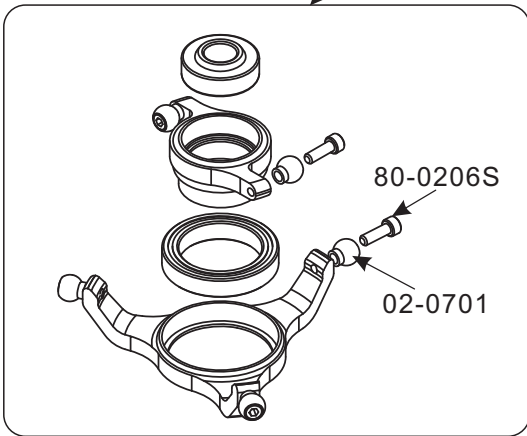

10-6000R Red Paint Canopy
10-6000G Green Paint Canopy
10-6000W Unpainted Canopy
10-6000S White Strip Canopy