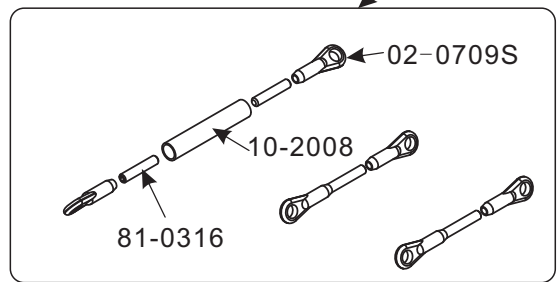

10-6000R Red Paint Canopy
10-6000G Green Paint Canopy
10-6000W Unpainted Canopy
10-6000S White Strip Canopy