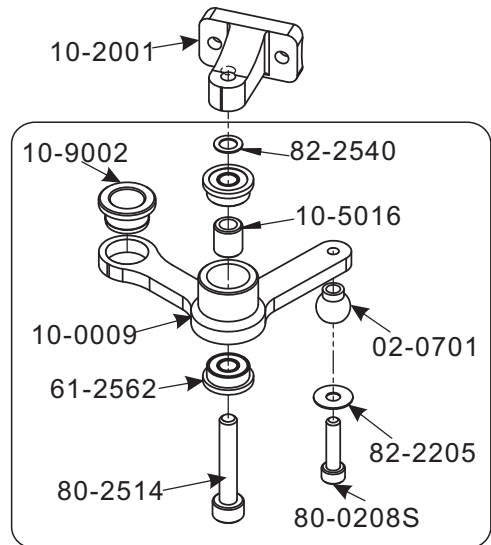

←10-8004

←10-8006

←10-4001

←10-8003