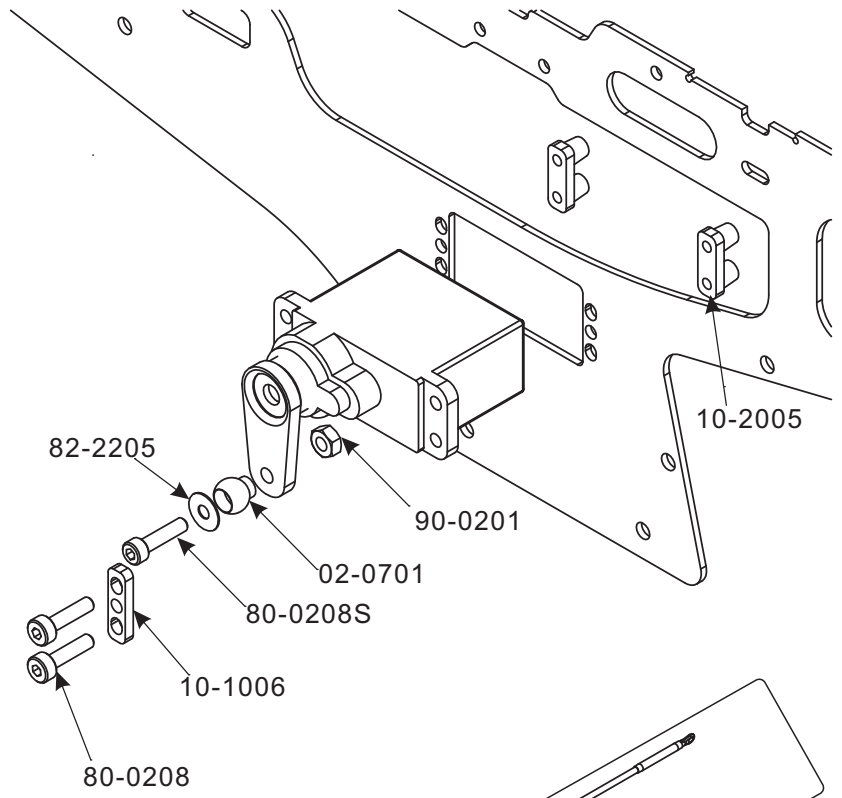

10-6000R Red Paint Canopy
10-6000G Green Paint Canopy
10-6000W Unpainted Canopy
10-6000S White Strip Canopy