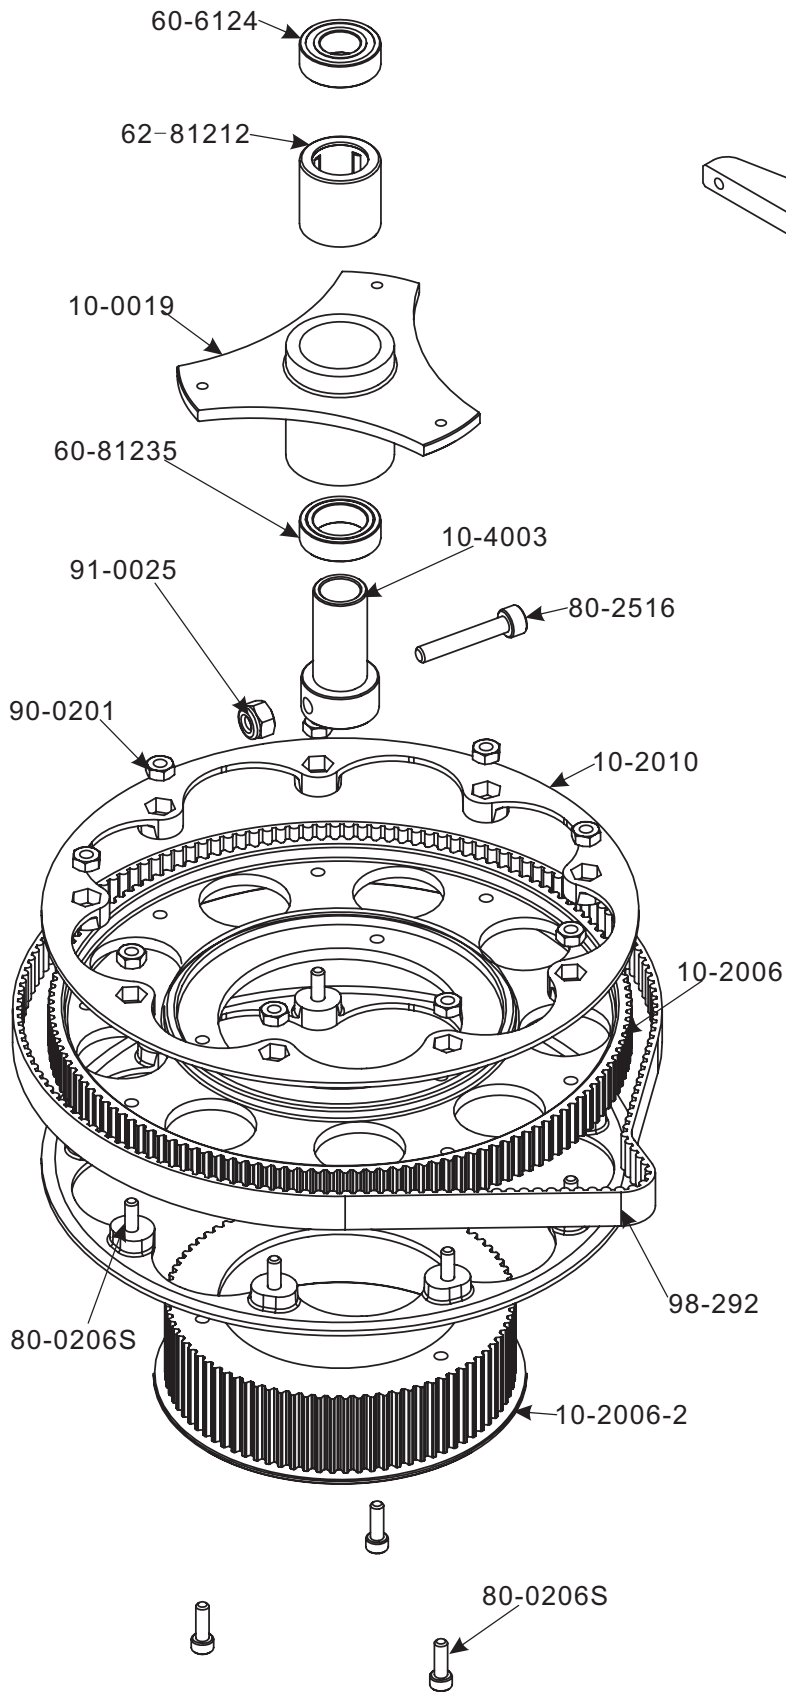

10-0021-a16:16Tx4mm hole
 10-0021-b16:16Tx3.17hole
 10-0021-a17:17Tx4mm hole
 10-0021-b17:17Tx3.17 hole
 10-0021-a18:18Tx4mm hole
 10-0021-b18:18Tx3.17 hole

Part No.	Part Description	Qty,
10-0019	Autorotation Hub	1 pcs/bag
10-0020	Motor Mount	1 pcs/bag
10-0021		
10-0021-a16	Motor Pulley 16Tx4mm hole	1 pcs/bag
10-0021-a17	Motor Pulley 17Tx4mm hole	1 pcs/bag
10-0021-a18	Motor Pulley 18Tx4mm hole	1 pcs/bag
10-0021-b16	Motor Pulley 16Tx3.17mm hole	1 pcs/bag
10-0021-b17	Motor Pulley 17Tx3.17mm hole	1 pcs/bag
10-0021-b18	Motor Pulley 18Tx3.17mm hole	1 pcs/bag
10-2006	Main Pulley	1 pcs/bag
10-2006-2	Tail Drive Pulley	1 pcs/bag
10-2010	Pulley Flange	2 pcs/bag
10-2617	2617 motor shell	1 set/bag
10-2618	2617motor Coil	1 pcs/bag
10-2619	2617motor shaft	1 pcs/bag
10-2620	Warp motor top cover	1 pcs/bag
10-4003	Autorotation Sleeve	1 pcs/bag
60-4083	Ball Bearings 4x8x3	5 pcs/bag
60-4094	Ball Bearings 4x9x4	5 pcs/bag
60-6124	Ball Bearings 6x12x4	2 pcs/bag
60-8123	Ball Bearings 8x12x3.5	2 pcs/bag
62-81212	One Way Bearing 8x12x12	1 pcs/bag
79-0306	Button Head Bolts M3x6	10 pcs/bag
80-0206S	Cap Head Bolts 2x6	10 pcs/bag
80-2516	Cap Head Bolts M2.5x16	10 pcs/bag
81-0303	Set Screws M3x3	10 pcs/bag
81-0304	Set Screws M3x4	10 pcs/bag
90-0201	Hex Nuts 2x1	10 pcs/bag
91-0025	Nylon Lock Nuts M2.5	10 pcs/bag
98-292	Drive Belt M2x292	1 pcs/bag
SZ2617	Warp 6S motor kv1320	1 set/bag
83-0003	3E Clip	10 pcs/bag