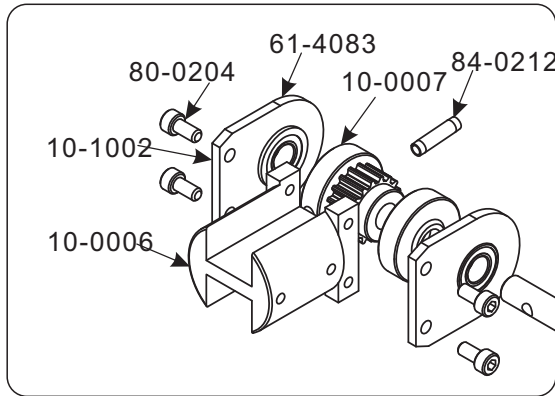

←10-8006

←10-4001