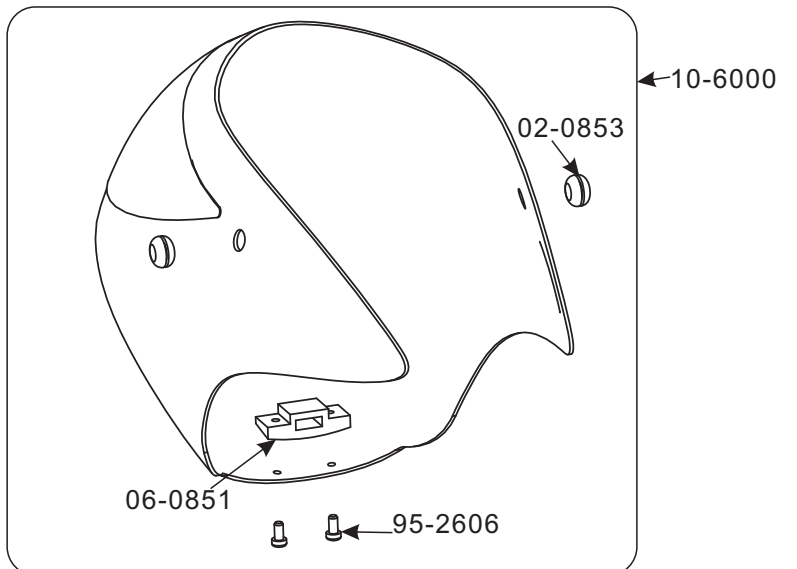

10-6000R Red Paint Canopy
10-6000G Green Paint Canopy
10-6000W Unpainted Canopy
10-6000S White Strip Canopy