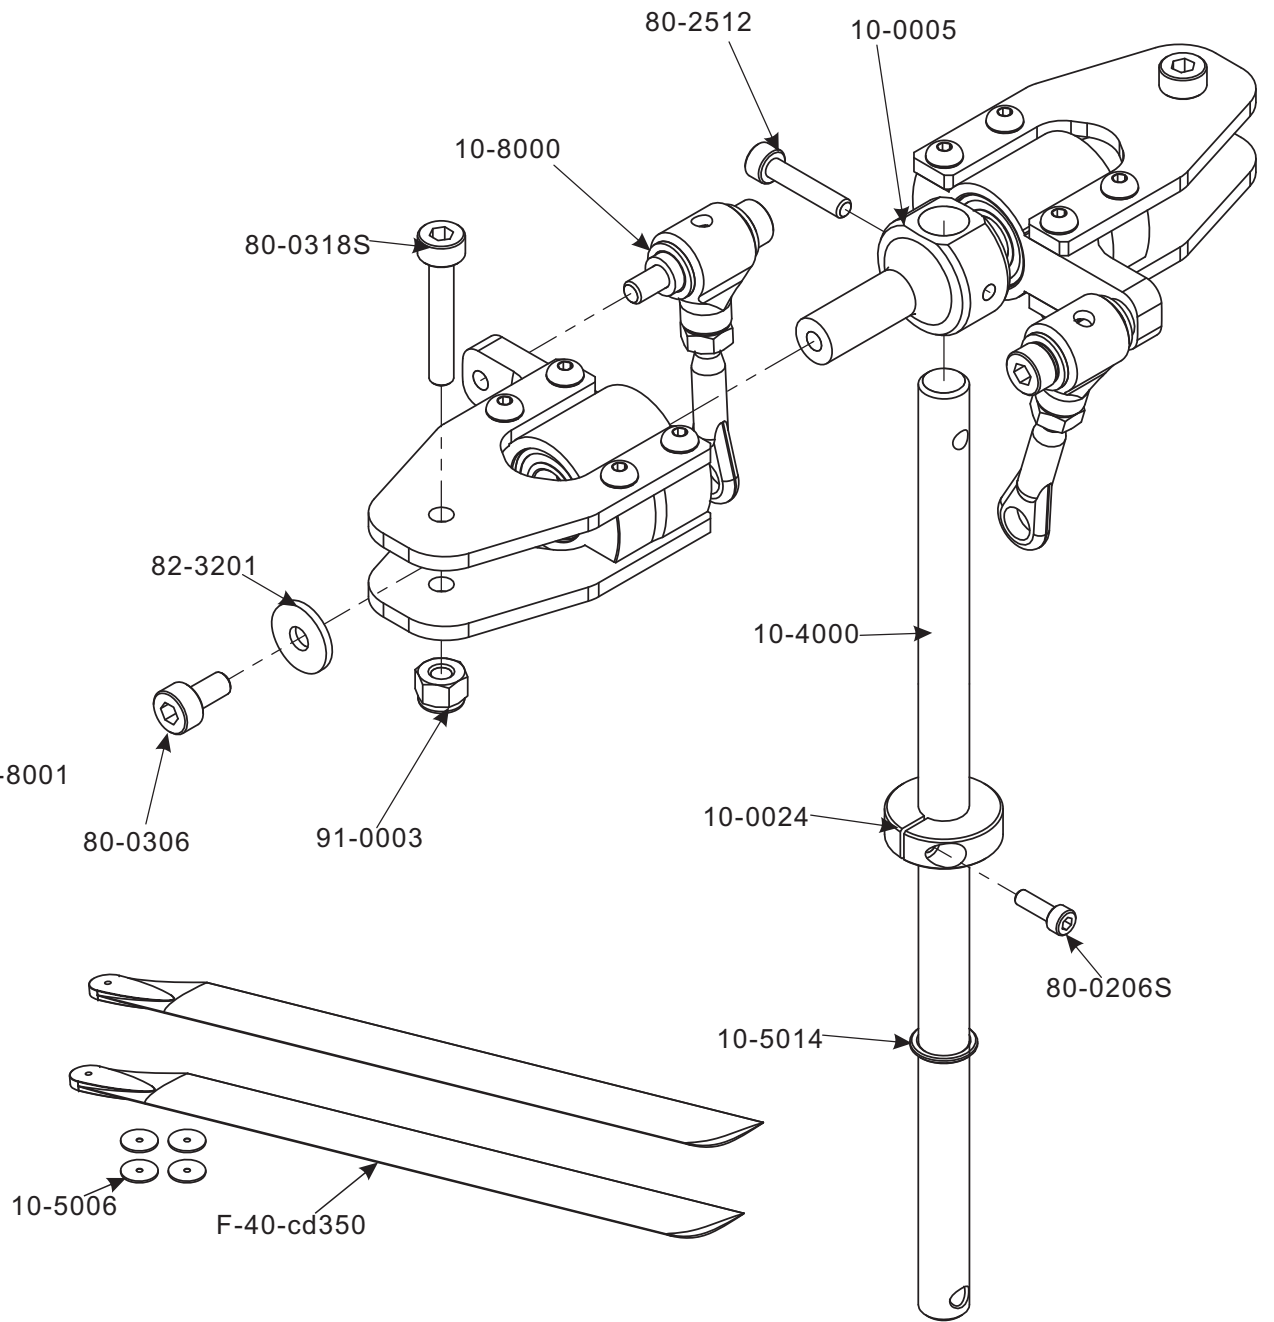

Parts List

Warp 360

Version 2.03/2012

←10-8001

Part No.	Part Description	Qty,
02-0709	Ball links	10 pcs/bag
06-0105	Fbl Brass Bushing	2 pcs/bag
10-0001	Main Grip-Centre	2 pcs/bag
10-0004	Swashdriver	1 pcs/bag
10-0005	Rotor Hub	1 pcs/bag
10-0024	Mast Collar	1 pcs/bag
10-1000	Maingrip Plate	2 pcs/bag
10-4000	Main Shaft	1 pcs/bag
10-5003	Ring 3x5x1.5	2 pcs/bag
10-5014	Spacer Autorotation	2 pcs/bag
10-8000	Main Grip Assembly	1 set/bag
10-8001	Fbl Link Assembly	1 set/bag
60-6124	Ball Bearings 6x12x4	2 pcs/bag
61-3062	Flanged Bearings 3x6x2	4 set/bag
63-6125	Thrust Bearings 6x12x5	2 pcs/bag
79-2506	Button Head Bolts M2.5x6	10 pcs/bag
80-0206S	Cap Head Bolts 2x6	10 pcs/bag
80-0306	Cap Head Bolts M3x6	10 pcs/bag
80-0316	Cap Head Bolts M3x16	10 pcs/bag
80-0318S	Cap Head Bolts M3x18 Shanked	10 pcs/bag
80-2512	Cap Head Bolts M2.5x12	10 pcs/bag
81-0316	Set Screws M3x16	10 pcs/bag
82-3201	Washer 3.2x10.1.2	10 pcs/bag
82-3502	Washer 3.2x5.2x0.2	10 pcs/bag
82--621003	Washer 6.2x10x0.3	10 pcs/bag
90-0302	Hex Nut 3x2.5	10 pcs/bag
91-0003	Nylon Lock Nuts M3	10 pcs/bag
F-40-CD350	Compass 350 carbon main blade	1 set/bag
10-5006	Blade Wahser for 350 Blades	4pcs/bag