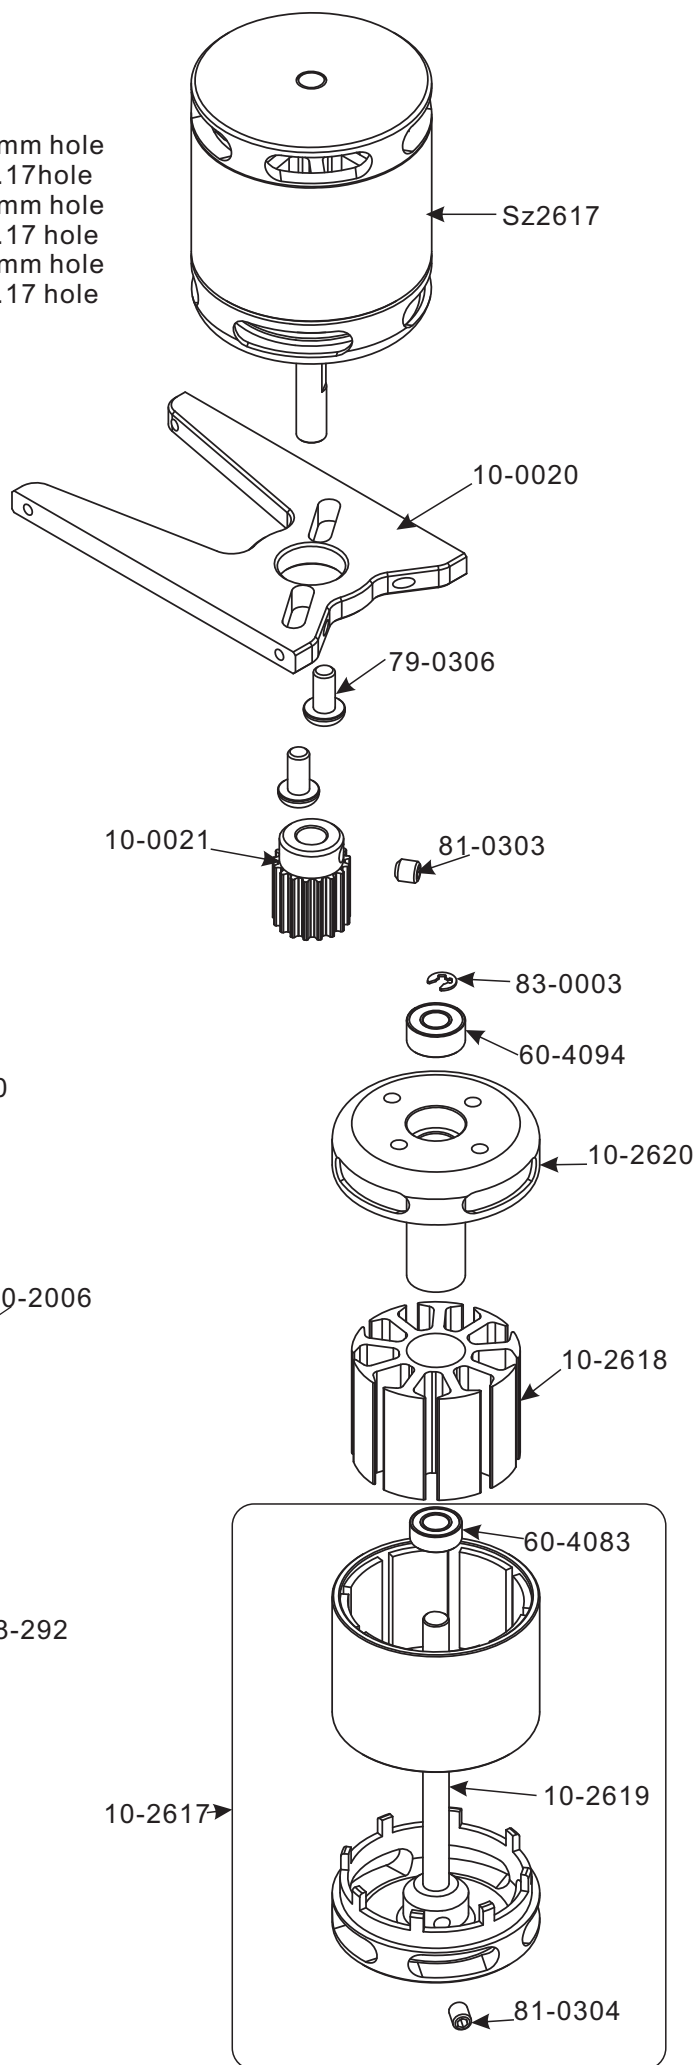

10-0021-a16:16Tx4mm hole
 10-0021-b16:16Tx3.17hole
 10-0021-a17:17Tx4mm hole
 10-0021-b17:17Tx3.17 hole
 10-0021-a18:18Tx4mm hole
 10-0021-b18:18Tx3.17 hole

Part No.	Part Description	Qty,
10-0019	Autorotation Hub	1 pcs/bag
10-0020	Motor Mount	1 pcs/bag
10-0021		
10-0021-a16	Motor Pulley 16Tx4mm hole	1 pcs/bag
10-0021-a17	Motor Pulley 17Tx4mm hole	1 pcs/bag
10-0021-a18	Motor Pulley 18Tx4mm hole	1 pcs/bag
10-0021-b16	Motor Pulley 16Tx3.17mm hole	1 pcs/bag
10-0021-b17	Motor Pulley 17Tx3.17mm hole	1 pcs/bag
10-0021-b18	Motor Pulley 18Tx3.17mm hole	1 pcs/bag
10-2006	Main Pulley	1 pcs/bag
10-2006-2	Tail Drive Pulley	1 pcs/bag
10-2010	Pulley Flange	2 pcs/bag
10-2617	2617 motor shell	1 set/bag
10-2618	2617motor Coil	1 pcs/bag
10-2619	2617motor shaft	1 pcs/bag
10-2620	Warp motor top cover	1 pcs/bag
10-4003	Autorotation Sleeve	1 pcs/bag
60-4083	Ball Bearings 4x8x3	5 pcs/bag
60-4094	Ball Bearings 4x9x4	5 pcs/bag
60-6124	Ball Bearings 6x12x4	2 pcs/bag
60-8123	Ball Bearings 8x12x3.5	2 pcs/bag
62-81212	One Way Bearing 8x12x12	1 pcs/bag
79-0306	Button Head Bolts M3x6	10 pcs/bag
80-0206S	Cap Head Bolts 2x6	10 pcs/bag
80-2516	Cap Head Bolts M2.5x16	10 pcs/bag
81-0303	Set Screws M3x3	10 pcs/bag
81-0304	Set Screws M3x4	10 pcs/bag
90-0201	Hex Nuts 2x1	10 pcs/bag
91-0025	Nylon Lock Nuts M2.5	10 pcs/bag
98-292	Drive Belt M2x292	1 pcs/bag
SZ2617	Warp 6S motor kv1320	1 set/bag
83-0003	3E Clip	10 pcs/bag