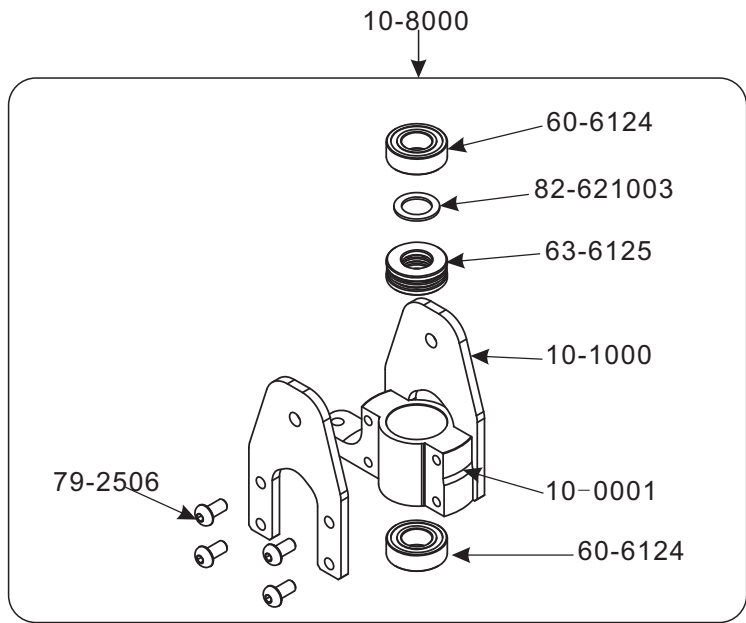

Parts List

Warp 360

Version 2.03/2012

←10-8001

Part No.	Part Description	Qty,
02-0709	Ball links	10 pcs/bag
06-0105	Fbl Brass Bushing	2 pcs/bag
10-0001	Main Grip-Centre	2 pcs/bag
10-0004	Swashdriver	1 pcs/bag
10-0005	Rotor Hub	1 pcs/bag
10-0024	Mast Collar	1 pcs/bag
10-1000	Maingrip Plate	2 pcs/bag
10-4000	Main Shaft	1 pcs/bag
10-5003	Ring 3x5x1.5	2 pcs/bag
10-5014	Spacer Autorotation	2 pcs/bag
10-8000	Main Grip Assembly	1 set/bag
10-8001	Fbl Link Assembly	1 set/bag
60-6124	Ball Bearings 6x12x4	2 pcs/bag
61-3062	Flanged Bearings 3x6x2	4 set/bag
63-6125	Thrust Bearings 6x12x5	2 pcs/bag
79-2506	Button Head Bolts M2.5x6	10 pcs/bag
80-0206S	Cap Head Bolts 2x6	10 pcs/bag
80-0306	Cap Head Bolts M3x6	10 pcs/bag
80-0316	Cap Head Bolts M3x16	10 pcs/bag
80-0318S	Cap Head Bolts M3x18 Shanked	10 pcs/bag
80-2512	Cap Head Bolts M2.5x12	10 pcs/bag
81-0316	Set Screws M3x16	10 pcs/bag
82-3201	Washer 3.2x10.1.2	10 pcs/bag
82-3502	Washer 3.2x5.2x0.2	10 pcs/bag
82--621003	Washer 6.2x10x0.3	10 pcs/bag
90-0302	Hex Nut 3x2.5	10 pcs/bag
91-0003	Nylon Lock Nuts M3	10 pcs/bag
F-40-CD350	Compass 350 carbon main blade	1 set/bag
10-5006	Blade Wahser for 350 Blades	4pcs/bag