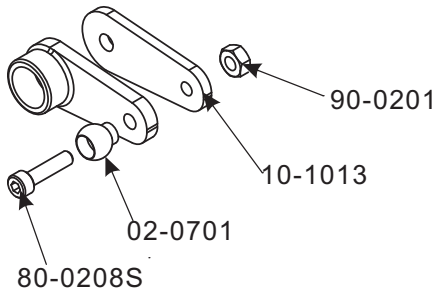

10-6000R Red Paint Canopy
10-6000G Green Paint Canopy
10-6000W Unpainted Canopy
10-6000S White Strip Canopy