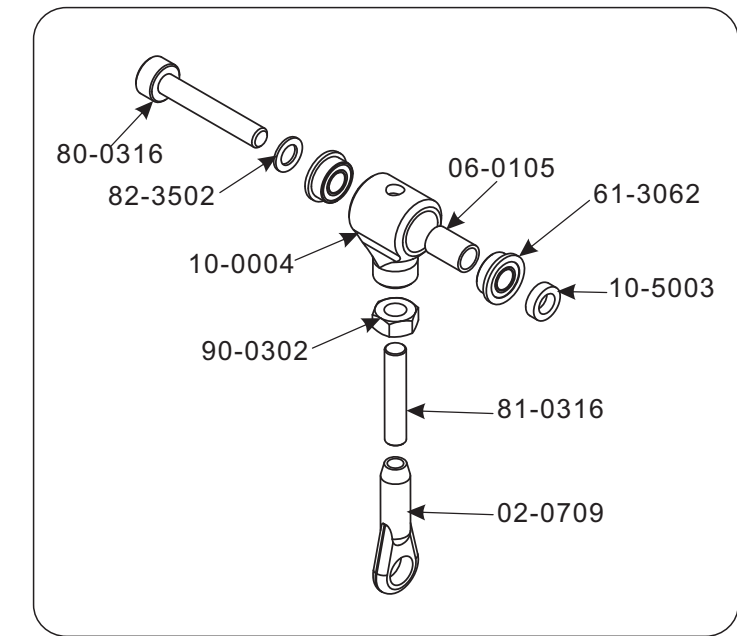

Parts List

Warp 360

Version 2.03/2012

←10-8001

Part No.	Part Description	Qty,
02-0709	Ball links	10 pcs/bag
06-0105	Fbl Brass Bushing	2 pcs/bag
10-0001	Main Grip-Centre	2 pcs/bag
10-0004	Swashdriver	1 pcs/bag
10-0005	Rotor Hub	1 pcs/bag
10-0024	Mast Collar	1 pcs/bag
10-1000	Maingrip Plate	2 pcs/bag
10-4000	Main Shaft	1 pcs/bag
10-5003	Ring 3x5x1.5	2 pcs/bag
10-5014	Spacer Autorotation	2 pcs/bag
10-8000	Main Grip Assembly	1 set/bag
10-8001	Fbl Link Assembly	1 set/bag
60-6124	Ball Bearings 6x12x4	2 pcs/bag
61-3062	Flanged Bearings 3x6x2	4 set/bag
63-6125	Thrust Bearings 6x12x5	2 pcs/bag
79-2506	Button Head Bolts M2.5x6	10 pcs/bag
80-0206S	Cap Head Bolts 2x6	10 pcs/bag
80-0306	Cap Head Bolts M3x6	10 pcs/bag
80-0316	Cap Head Bolts M3x16	10 pcs/bag
80-0318S	Cap Head Bolts M3x18 Shanked	10 pcs/bag
80-2512	Cap Head Bolts M2.5x12	10 pcs/bag
81-0316	Set Screws M3x16	10 pcs/bag
82-3201	Washer 3.2x10.1.2	10 pcs/bag
82-3502	Washer 3.2x5.2x0.2	10 pcs/bag
82--621003	Washer 6.2x10x0.3	10 pcs/bag
90-0302	Hex Nut 3x2.5	10 pcs/bag
91-0003	Nylon Lock Nuts M3	10 pcs/bag
F-40-CD350	Compass 350 carbon main blade	1 set/bag
10-5006	Blade Wahser for 350 Blades	4pcs/bag