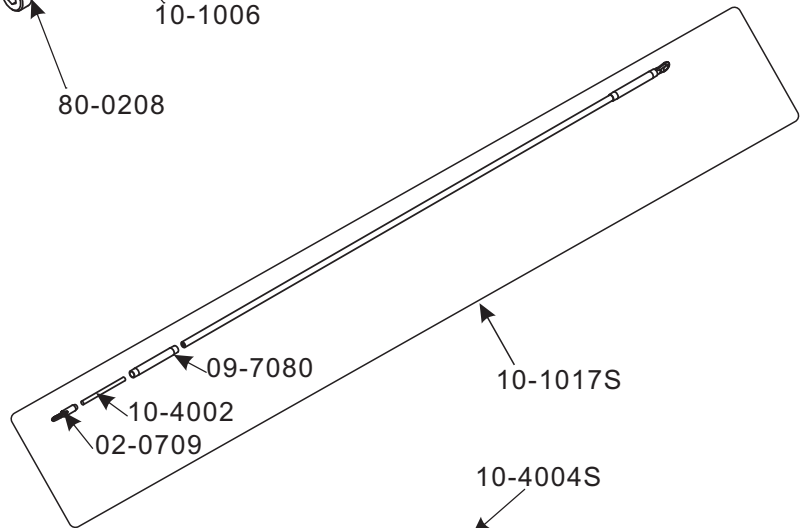

10-6000R Red Paint Canopy
10-6000G Green Paint Canopy
10-6000W Unpainted Canopy
10-6000S White Strip Canopy