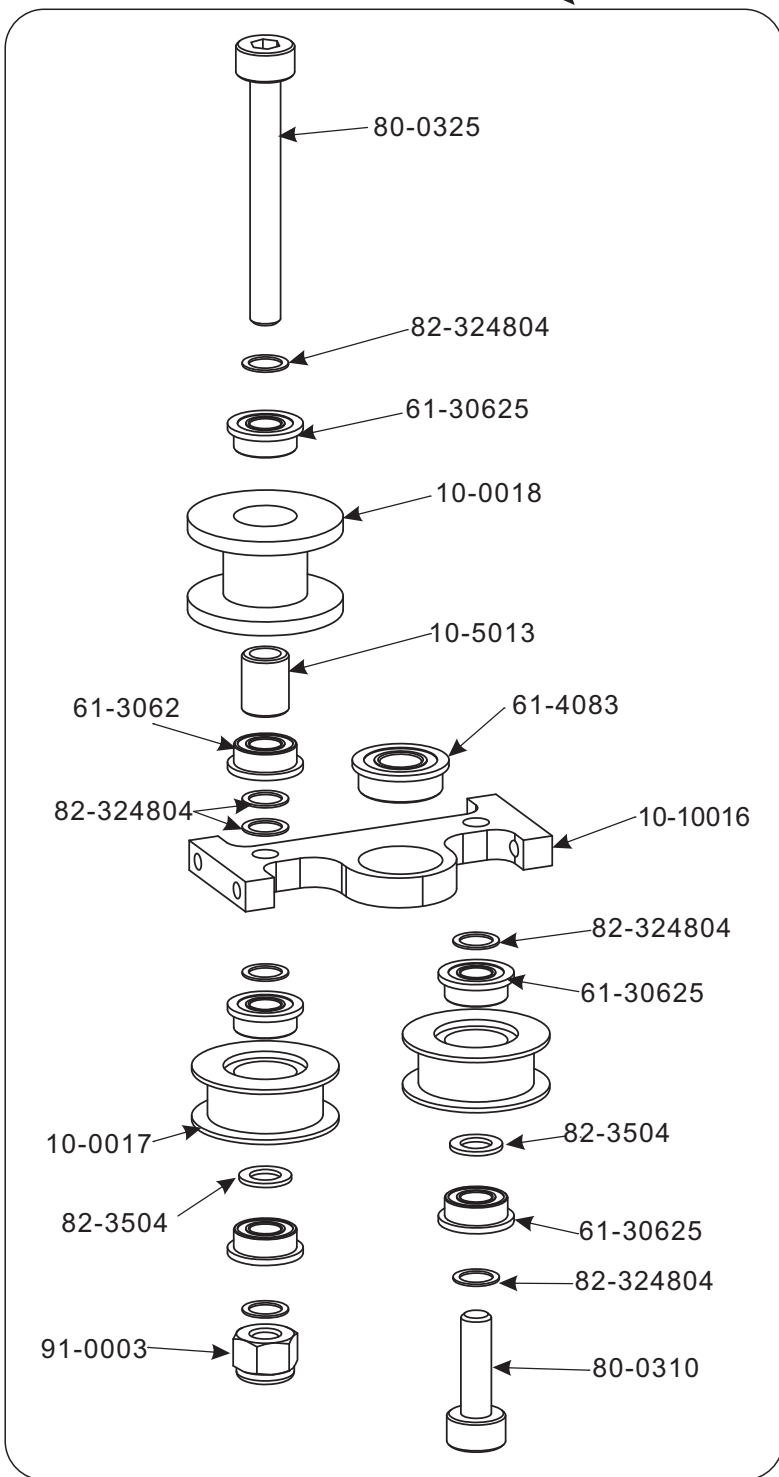

10-0021-a16:16Tx4mm hole
 10-0021-b16:16Tx3.17hole
 10-0021-a17:17Tx4mm hole
 10-0021-b17:17Tx3.17 hole
 10-0021-a18:18Tx4mm hole
 10-0021-b18:18Tx3.17 hole

Part No.	Part Description	Qty,
10-0019	Autorotation Hub	1 pcs/bag
10-0020	Motor Mount	1 pcs/bag
10-0021		
10-0021-a16	Motor Pulley 16Tx4mm hole	1 pcs/bag
10-0021-a17	Motor Pulley 17Tx4mm hole	1 pcs/bag
10-0021-a18	Motor Pulley 18Tx4mm hole	1 pcs/bag
10-0021-b16	Motor Pulley 16Tx3.17mm hole	1 pcs/bag
10-0021-b17	Motor Pulley 17Tx3.17mm hole	1 pcs/bag
10-0021-b18	Motor Pulley 18Tx3.17mm hole	1 pcs/bag
10-2006	Main Pulley	1 pcs/bag
10-2006-2	Tail Drive Pulley	1 pcs/bag
10-2010	Pulley Flange	2 pcs/bag
10-2617	2617 motor shell	1 set/bag
10-2618	2617motor Coil	1 pcs/bag
10-2619	2617motor shaft	1 pcs/bag
10-2620	Warp motor top cover	1 pcs/bag
10-4003	Autorotation Sleeve	1 pcs/bag
60-4083	Ball Bearings 4x8x3	5 pcs/bag
60-4094	Ball Bearings 4x9x4	5 pcs/bag
60-6124	Ball Bearings 6x12x4	2 pcs/bag
60-8123	Ball Bearings 8x12x3.5	2 pcs/bag
62-81212	One Way Bearing 8x12x12	1 pcs/bag
79-0306	Button Head Bolts M3x6	10 pcs/bag
80-0206S	Cap Head Bolts 2x6	10 pcs/bag
80-2516	Cap Head Bolts M2.5x16	10 pcs/bag
81-0303	Set Screws M3x3	10 pcs/bag
81-0304	Set Screws M3x4	10 pcs/bag
90-0201	Hex Nuts 2x1	10 pcs/bag
91-0025	Nylon Lock Nuts M2.5	10 pcs/bag
98-292	Drive Belt M2x292	1 pcs/bag
SZ2617	Warp 6S motor kv1320	1 set/bag
83-0003	3E Clip	10 pcs/bag